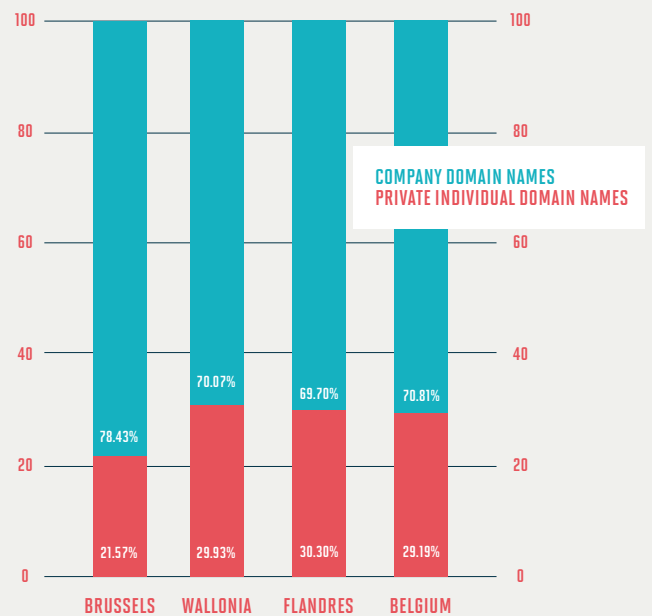

Distribution per region .be