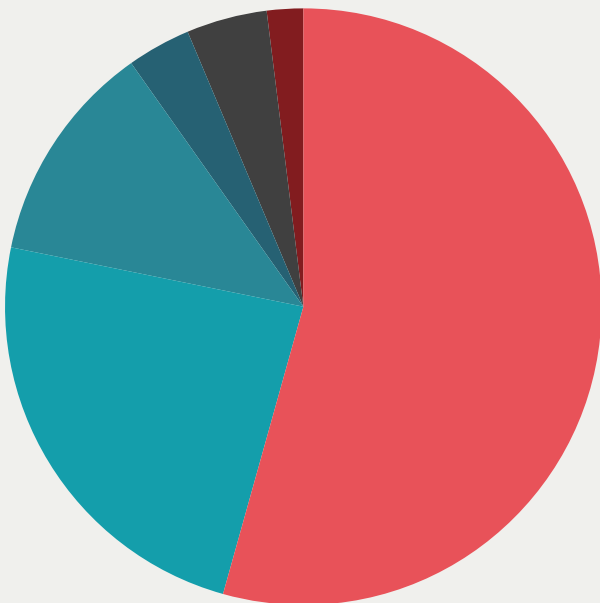

Redirects from **.brussels** websites per extension

54.14%	.BE
23.76%	.BRUSSELS
11.97%	.COM
3.44%	.EU
4.36%	OTHER GENERIC EXTENSIONS
1.96%	OTHER COUNTRY EXTENSIONS