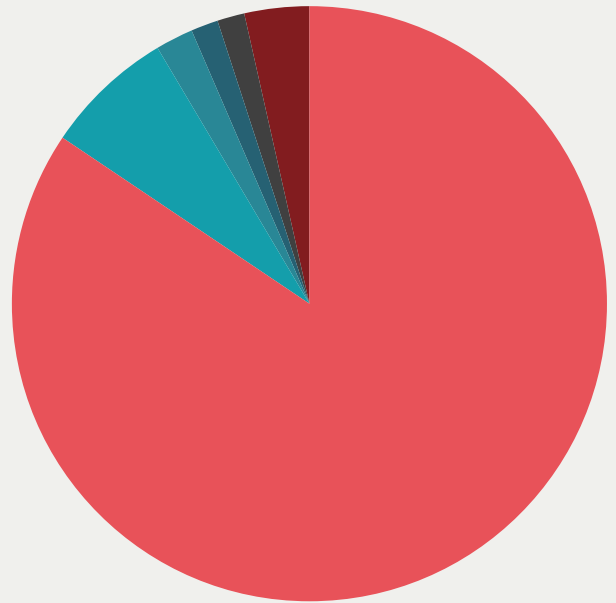

Redirects from **.vlaanderen** websites per extension

84.43%	.BE
7.05%	.COM
3.52%	.EU
2.05%	.VLAANDEREN
1.48%	.EU
1.48%	.NL