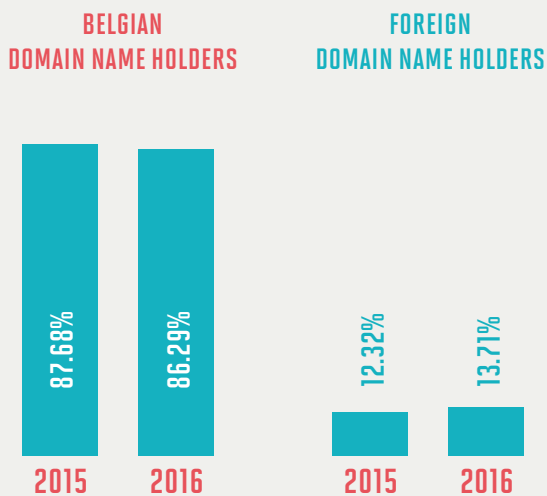

Number of foreign **.brussels** domain name holders