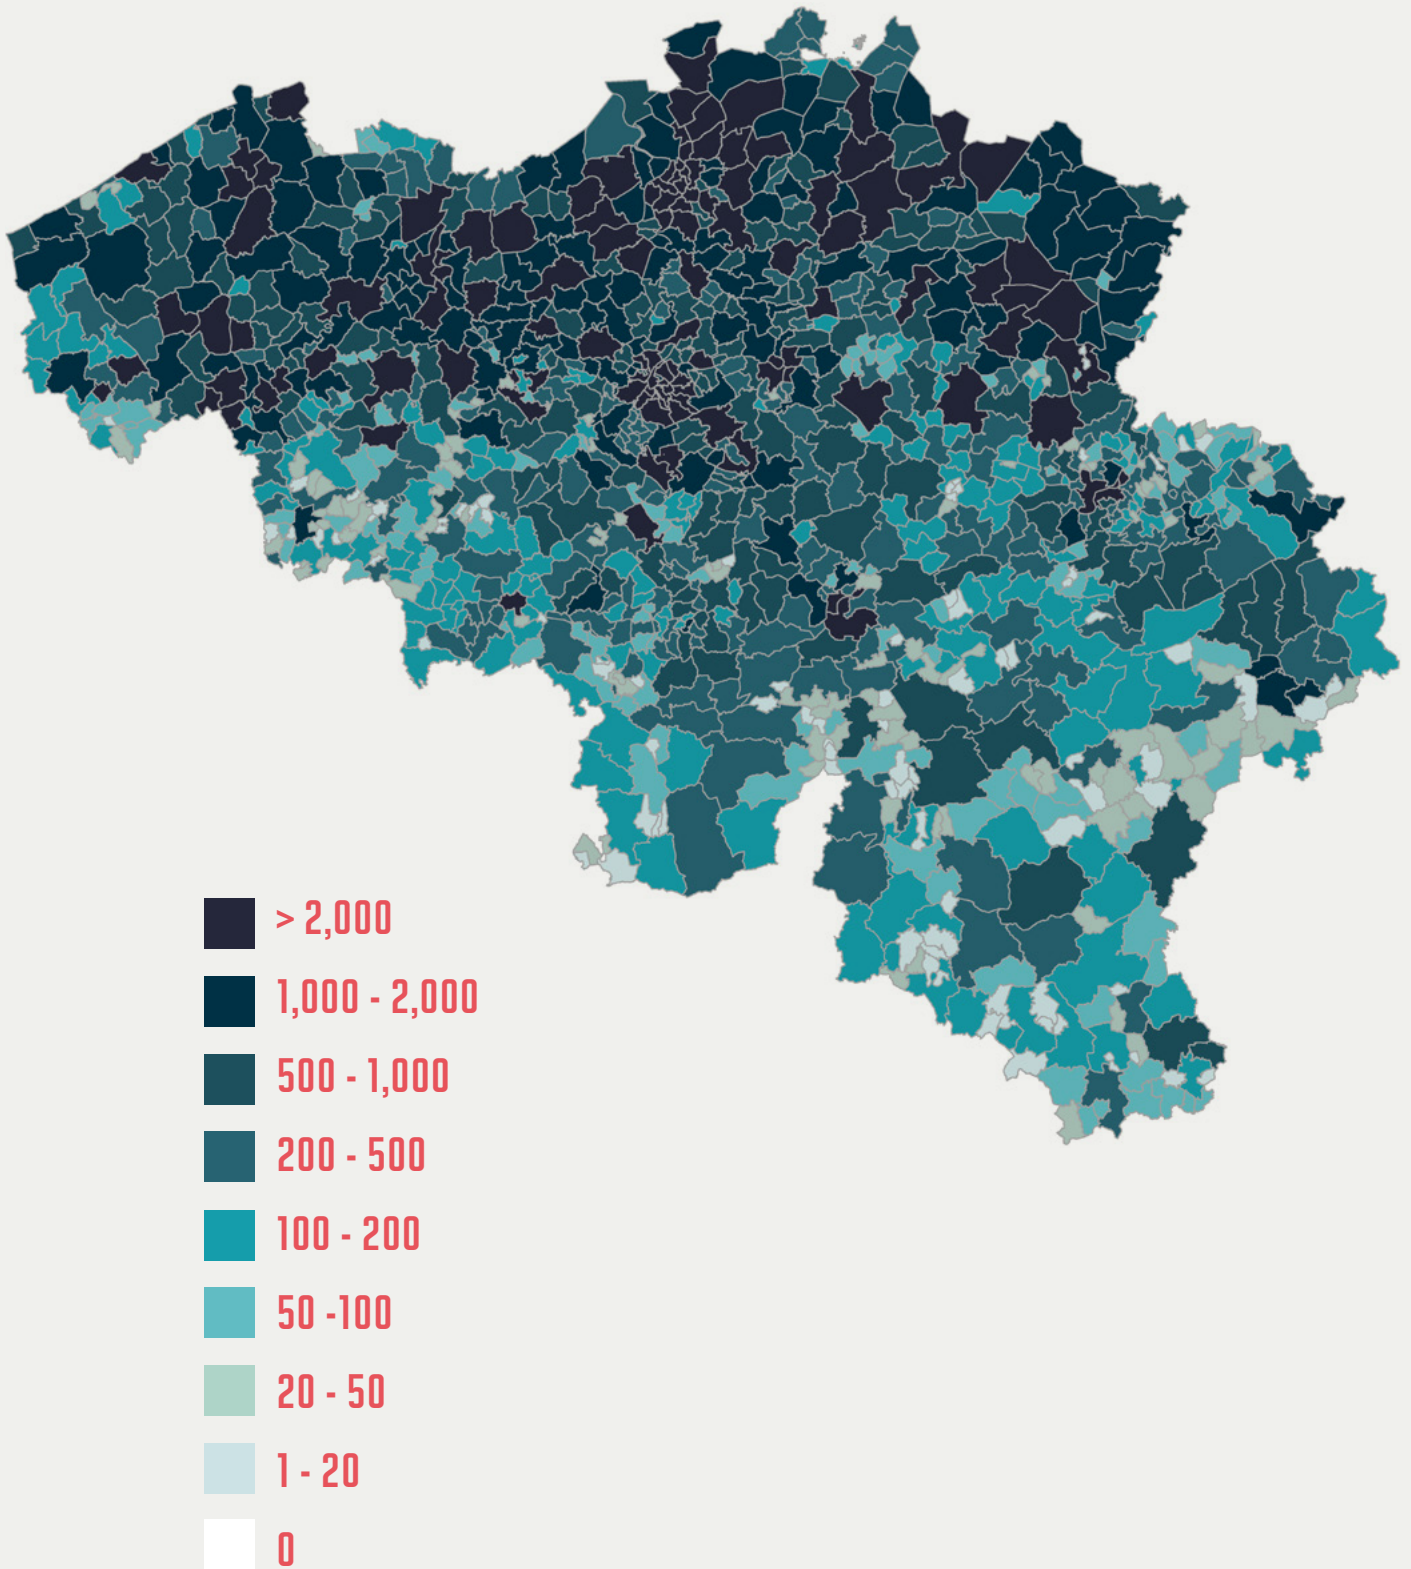

Distribution of .be domain names per postal code and per 100 inhabitants