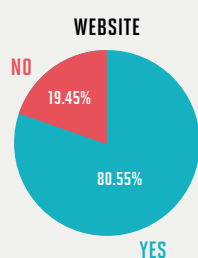

THE DOMAIN EXTENSION MARKET IN BELGIUM

Which extension do Belgians choose for their domain name?

57.80%

.BE

USE

Use of a **.be** domain name

2015 VS. 2016

	companies		private individuals		total	
only website	13.73%	13.46%	8.19%	7.93%	12.18%	11.93%
only e-mail	7.52%	6.71%	6.27%	5.62%	7.17%	6.41%
neither	12.41%	12.93%	13.41%	13.36%	12.69%	13.05%
both	66.34%	66.91%	72.13%	73.08%	67.96%	68.61%