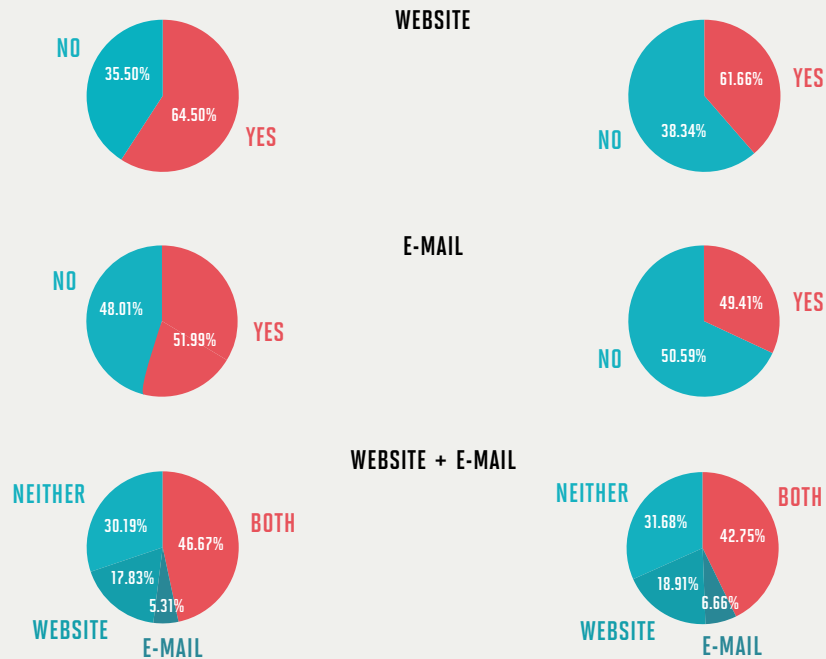

2015 VS. 2016

	companies		private individuals		total	
only website	13.73%	13.46%	8.19%	7.93%	12.18%	11.93%
only e-mail	7.52%	6.71%	6.27%	5.62%	7.17%	6.41%
neither	12.41%	12.93%	13.41%	13.36%	12.69%	13.05%
both	66.34%	66.91%	72.13%	73.08%	67.96%	68.61%

Use of **.brussels** domain names

Use of **.vlaanderen** domain names

.brussels domain names

COMPANIES VS. INDIVIDUALS

.vlaanderen domain names

companies	private individuals	total		companies	private individuals	total
19.77%	8.26%	17.83%	website	20.93%	10.17%	18.91%
4.97%	7.02%	5.31%	e-mail	6.28%	8.30%	6.66%
32.49%	18.84%	30.19%	neither	32.92%	26.35%	31.68%
42.78%	65.87%	46.67%	both	39.87%	55.19%	42.75%