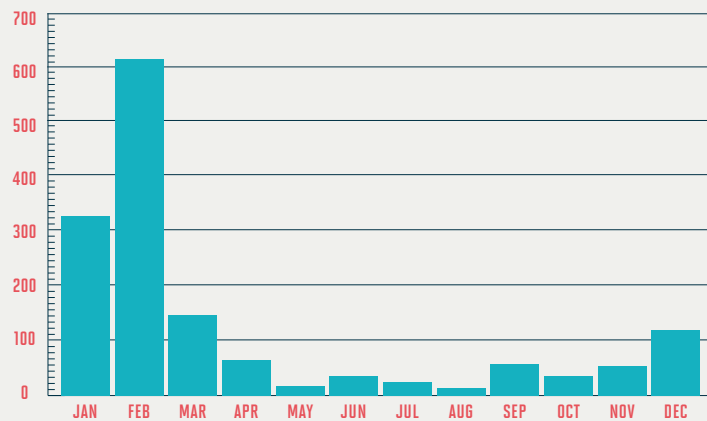

**FIGURES
FOR 2016**

dnsbelgium

EVOLUTION

How many new **.be** domain names have been registered and how many are there in total?

How many **.be** domain names have been deleted and how old were they at that point in time?

81%
.vlaanderen

85.5%
.brussels

How many **.brussels** domain names and **.vlaanderen** domain names were deleted per month in 2016?

.brussels domain names

TOTAL: 1,051

.vlaanderen domain names

TOTAL: 1,491

THE DOMAIN EXTENSION MARKET IN BELGIUM

Which extension do Belgians choose for their domain name?

57.80%

.BE

USE

Use of a **.be** domain name

2015 VS. 2016

	companies		private individuals		total	
only website	13.73%	13.46%	8.19%	7.93%	12.18%	11.93%
only e-mail	7.52%	6.71%	6.27%	5.62%	7.17%	6.41%
neither	12.41%	12.93%	13.41%	13.36%	12.69%	13.05%
both	66.34%	66.91%	72.13%	73.08%	67.96%	68.61%