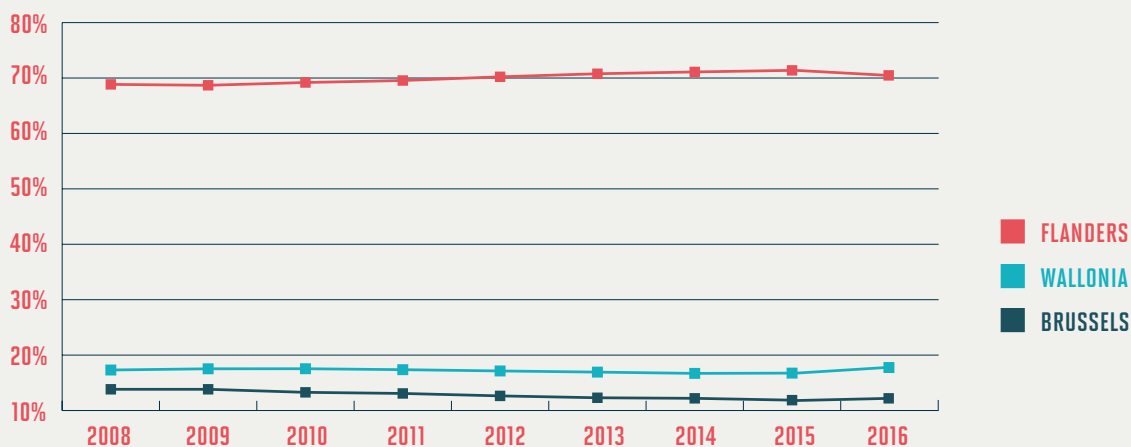

Distribution of **.be** domain names across regions (in %)