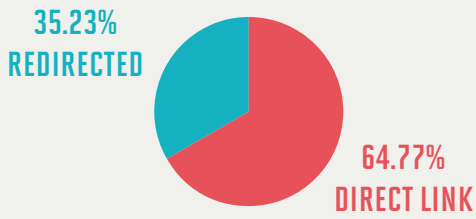

Redirects from **.brussels** websites