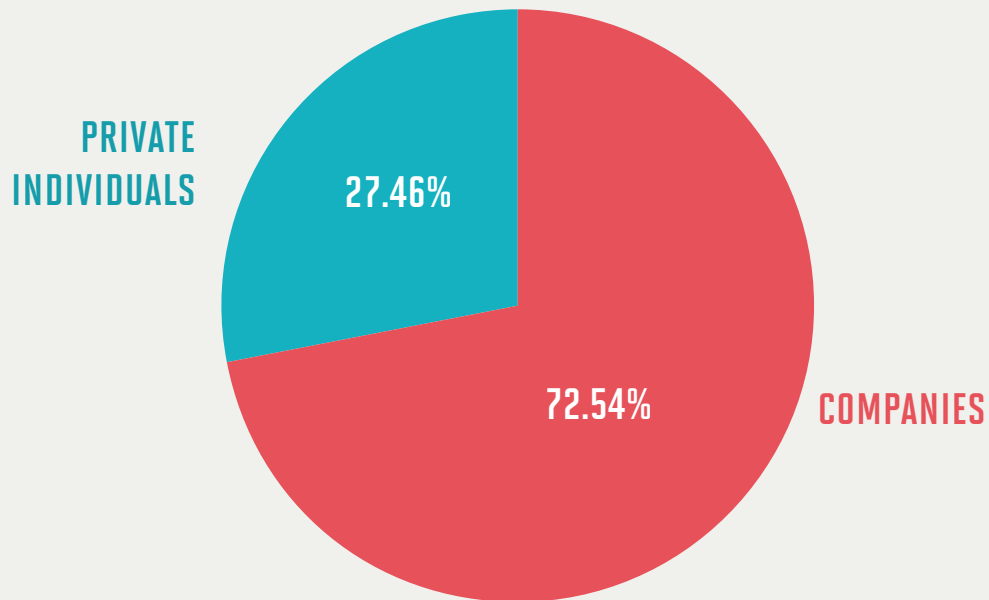

DISTRIBUTION PRIVATE INDIVIDUALS/COMPANIES

Distribution private individuals/companies .be