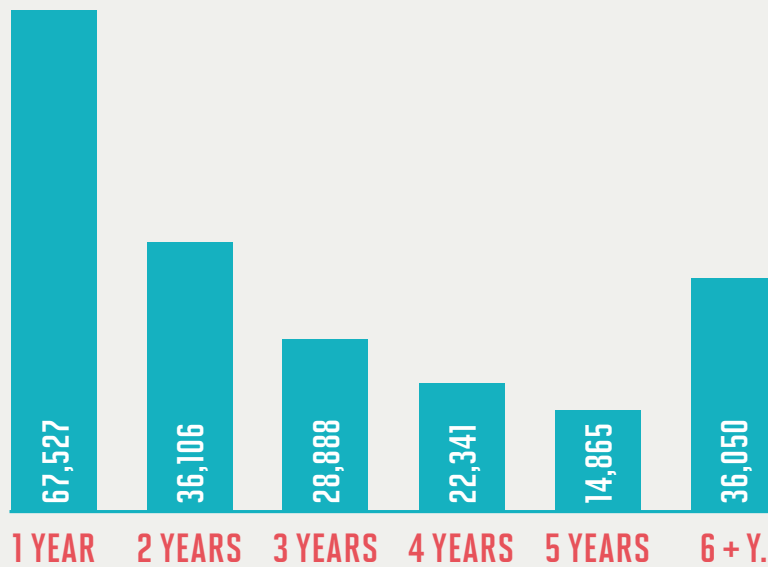

**FIGURES
FOR 2016**

dnsbelgium

EVOLUTION

How many new **.be** domain names have been registered and how many are there in total?

How many **.be** domain names have been deleted and how old were they at that point in time?

How many **.vlaanderen** and **.brussels** domain names have been registered and how many are there in total?

Total number of domain names

Percentage renewal domain names

6,959
.vlaanderen

7,131
.brussels

81%
.vlaanderen

85.5%
.brussels

How many **.brussels** domain names and **.vlaanderen** domain names were deleted per month in 2016?

.brussels domain names

TOTAL: 1,051

.vlaanderen domain names

TOTAL: 1,491