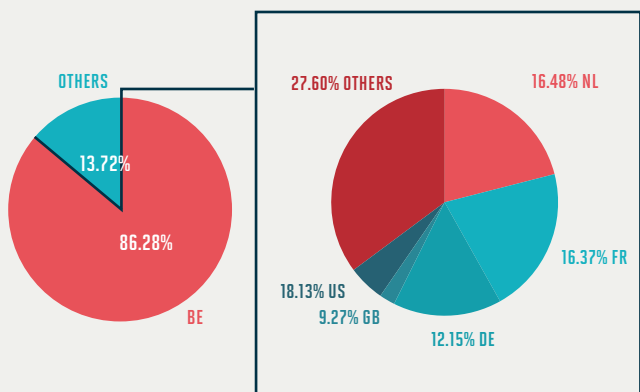

DEMOGRAPHICS

Evolution of the number of foreign
.be domain name holders

Holders of **.be** domain names per country of origin

	2013	2014	2015	2016
BE	66.63%	67.03%	67.77%	68.23%
NL	19.14%	18.98%	18.52%	18.18%
FR	5.54%	5.43%	5.13%	5.03%
DE	1.78%	1.72%	1.73%	1.75%
US	1.22%	1.17%	1.30%	1.20%
GB	1.26%	1.23%	1.07%	0.93%
LU	0.45%	0.46%	0.46%	0.46%
CH	0.42%	0.42%	0.45%	0.45%
AT	0.48%	0.45%	0.43%	0.31%
LT			0.25%	0.28%
SE	0.29%	0.28%	0.28%	0.27%
ES	0.22%	0.21%	0.21%	0.21%
IT	0.16%	0.16%	0.17%	0.18%

68.23% BE
18.18% NL
5.03% FR
1.75% DE
4.11% OTHERS

Number of foreign **.brussels** domain name holders

Number of foreign **.vlaanderen** domain name holders

Holders of **.brussels** domain names per country of origin