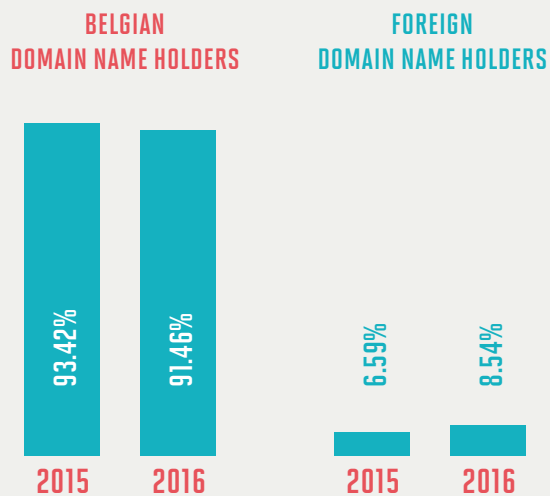

Number of foreign **.vlaanderen** domain name holders