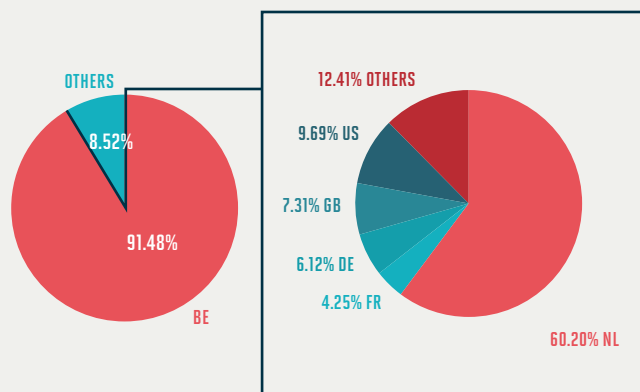

Holders of **.vlaanderen** domain names per country of origin