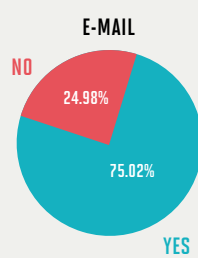

THE DOMAIN EXTENSION MARKET IN BELGIUM

Which extension do Belgians choose for their domain name?

57.80%

.BE

USE

Use of a **.be** domain name

2015 VS. 2016

	companies		private individuals		total	
only website	13.73%	13.46%	8.19%	7.93%	12.18%	11.93%
only e-mail	7.52%	6.71%	6.27%	5.62%	7.17%	6.41%
neither	12.41%	12.93%	13.41%	13.36%	12.69%	13.05%
both	66.34%	66.91%	72.13%	73.08%	67.96%	68.61%