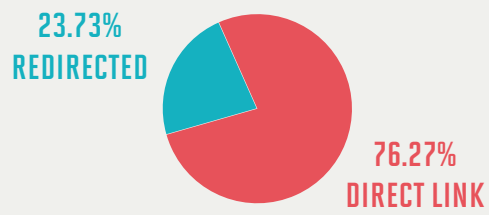

Use of **.brussels** domain names

Use of **.vlaanderen** domain names

.brussels domain names

COMPANIES VS. INDIVIDUALS

.vlaanderen domain names

companies	private individuals	total		companies	private individuals	total
19.77%	8.26%	17.83%	website	20.93%	10.17%	18.91%
4.97%	7.02%	5.31%	e-mail	6.28%	8.30%	6.66%
32.49%	18.84%	30.19%	neither	32.92%	26.35%	31.68%
42.78%	65.87%	46.67%	both	39.87%	55.19%	42.75%

REDIRECTS

Redirects from .be websites

Of all domain names that are linked to a website 23.73% were redirected to another domain name. In 44.78% of the cases it concerned a different .be domain name.

Redirects from .be websites per extension