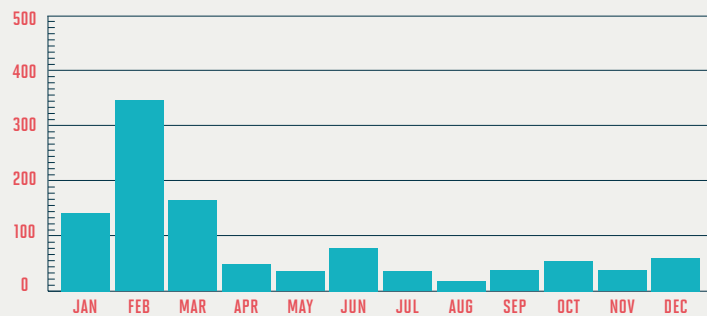

**FIGURES
FOR 2016**

dnsbelgium

EVOLUTION

How many new **.be** domain names have been registered and how many are there in total?

How many **.be** domain names have been deleted and how old were they at that point in time?

How many **.vlaanderen** and **.brussels** domain names have been registered and how many are there in total?

Total number of domain names

Percentage renewal domain names

6,959
.vlaanderen

7,131
.brussels

81%
.vlaanderen

85.5%
.brussels

How many **.brussels** domain names and **.vlaanderen** domain names were deleted per month in 2016?

.brussels domain names

TOTAL: 1,051

.vlaanderen domain names

TOTAL: 1,491