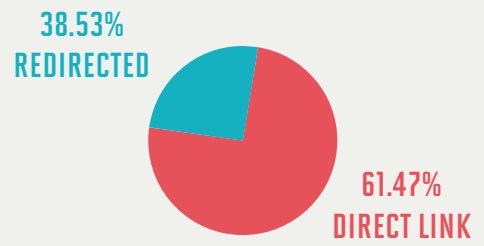

Redirects from **.vlaanderen** websites