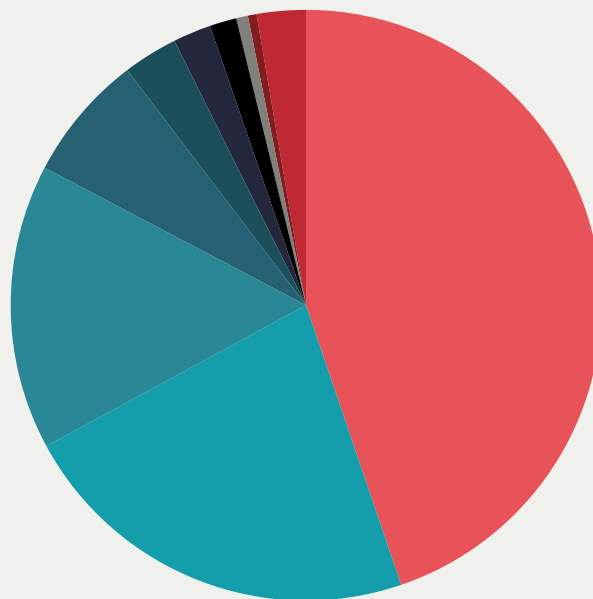

Use of **.brussels** domain names

Use of **.vlaanderen** domain names

.brussels domain names

COMPANIES VS. INDIVIDUALS

.vlaanderen domain names

companies	private individuals	total		companies	private individuals	total
19.77%	8.26%	17.83%	website	20.93%	10.17%	18.91%
4.97%	7.02%	5.31%	e-mail	6.28%	8.30%	6.66%
32.49%	18.84%	30.19%	neither	32.92%	26.35%	31.68%
42.78%	65.87%	46.67%	both	39.87%	55.19%	42.75%

REDIRECTS

Redirects from .be websites

Of all domain names that are linked to a website 23.73% were redirected to another domain name. In 44.78% of the cases it concerned a different .be domain name.

Redirects from .be websites per extension